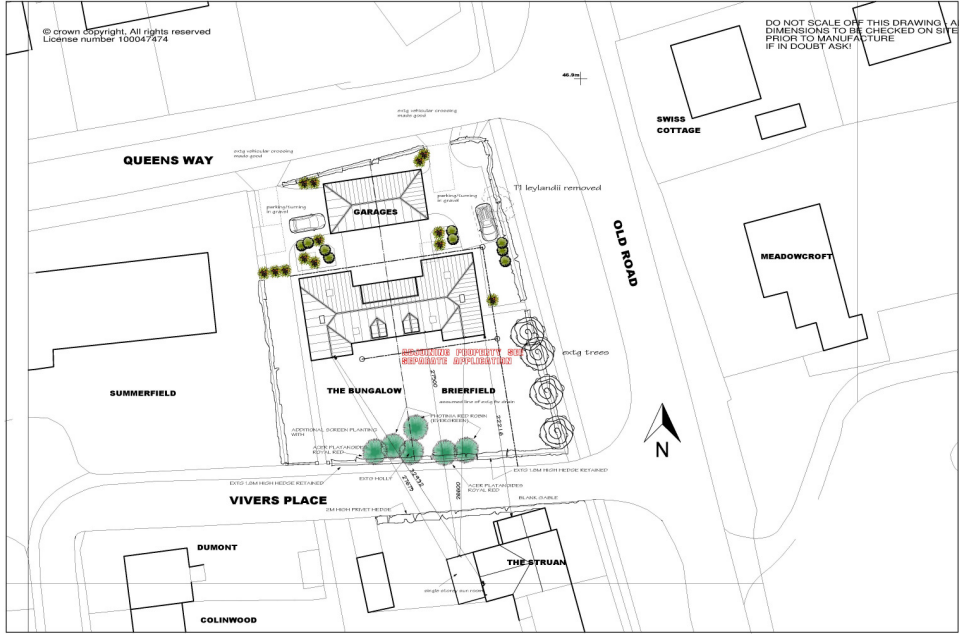

© Crown copyright. All rights reserved. License number 100047474

Revised: 4 April 18 Planning, Section and Draw added

Architect Kevin Grinham Design 10, Colne Road, Colne, York, YO30 4NS Tel: 0151 874 811	Proposed by Kevin Grinham Design 10, Colne Road, Colne, York, YO30 4NS Tel: 0151 874 811

DATE	18/04/18	Sheet No.	41
Year No.	18/04	Sheet No.	01/06

ARCHITECTURAL CONSULTANT